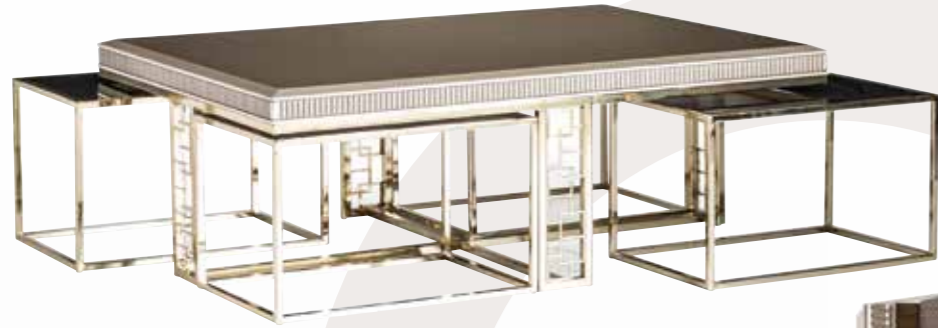

ACCESSORIES
WE HAVE CHOSEN
FOR YOU

YAN SEHPA / SIDE TABLE
W/G: 45 / H/Y:55 / D/D: 45

ACCESSORIES
WE HAVE CHOSEN
FOR YOU

COLLABORATION OF BEAUTY AND COMFORT

GÜZELLİĞİN VE
RAHATLIĞIN İŞ BİRLİĞİ

VERSACE

BERJER / ARMCHAIR
W/G: 98 / H/Y:71 / D/D: 85