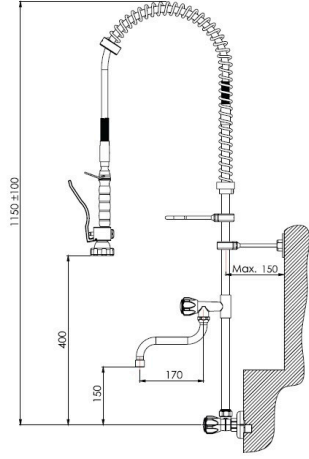

**Klasik Duvardan Yıkama Ünitesi
(Ara Musluklu)**

**Classic Wall Mounted Industrial Washing Unit
(With Angle Valve)**

Koli Adet Quantity of Boxes	1	Adet Pieces
Koli Ağırlığı / kg Packing Weight /kg	5,2	kg.
Koli Ölçüleri / cm Quantity of Boxes / cm	30x10x77	cm
Koli Hacmi / m³ Pack Dimension / m³	0,0231	m³