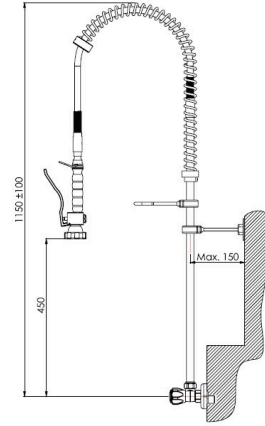

**Klasik Duvardan
Yıkama Ünitesi**

**Classic Wall Mounted Industrial
Washing Unit**

Koli Adet Quantity of Boxes	1	Adet Pieces
Koli Ağırlığı / kg Packing Weight /kg	5	kg.
Koli Ölçüleri / cm Quantity of Boxes / cm	30x10x77	cm
Koli Hacmi / m³ Pack Dimension / m³	0,0231	m³