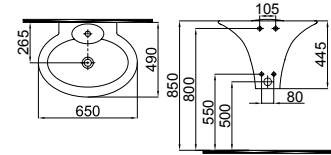

Wall Hung Bidet

Seat Cover with 2 alternatives

2901-0505 Rena Tezgah Üstü Lavabo / Rena Countertop Washbasin (49x65)

2901-2505 Rena Monoblok Lavabo / Rena Monoblock Washbasin (49x65)

2904-0605 Asma Klozet / Wall Hung WC Pan (39x57x35)