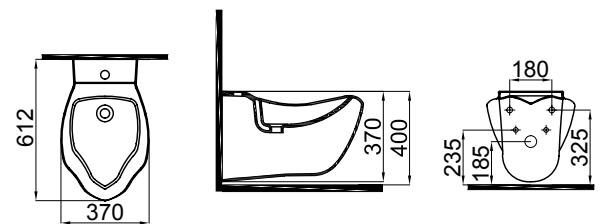

6106-0605 Asma Bide / Wall Hung Bidet (31x61x37)