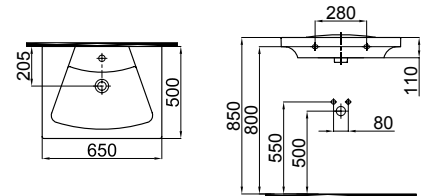

2801-0505 Vega Lavabo / Vega Washbasin (50x65)