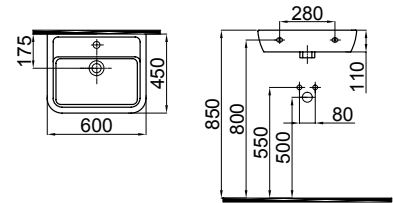

3201-2405 Halley Monoblok Lavabo / Halley Monoblock Washbasin (40x55)