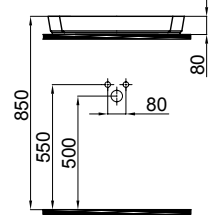

0101-2485 Kare Lavabo Batarya Delikli
/ Kare Washbasin With Hole (48x48)