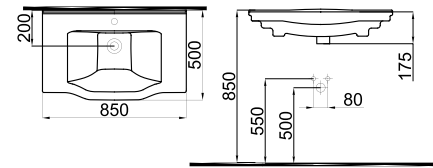

3301-0805 Neo Classic Lavabo / Neo Classic Washbasin (50x80)