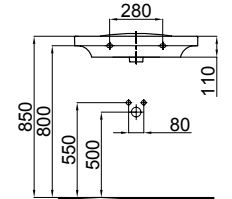

0201-2606 Lal Lavabo / Lal Washbasin (40x60)