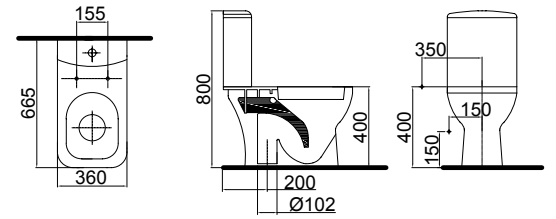

3604-0105 Altan Çıkışlı Klozet / S-Trap WC Pan (36x66x40)