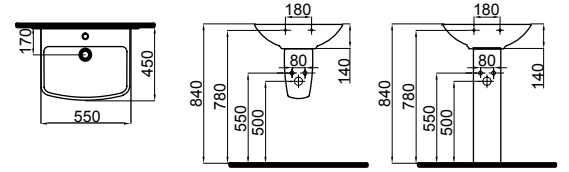

3501-0455 Nova Lavabo / Nova Washbasin (35x45)