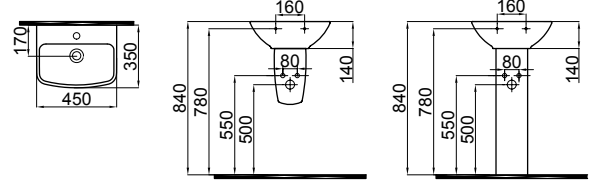

1001-0505 Samanyolu Lavabo / Samanyolu Washbasin (50x60)

3501-0455 Nova Lavabo / Nova Washbasin (35x45)