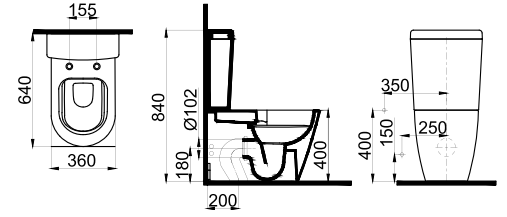

3104-0315 Duvara Sifir Klozet / Back to Wall WC Pan (36x64x40)