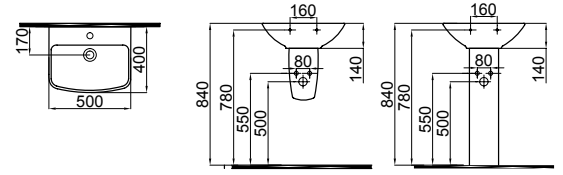

3501-0555 Nova Lavabo / Nova Washbasin (45x55)