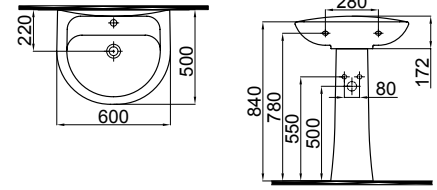

Countertop and collection washbasins
Back to wall WC pan, back to wall bidet
Back to Wall WC Pan alternatives for narrow spaces
Seat cover with 2 alternatives

1001-0505 Samanyolu Lavabo / Samanyolu Washbasin (50x60)