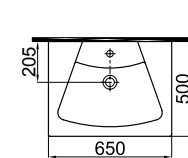

0201-2606 Lal Lavabo / Lal Washbasin (40x60)