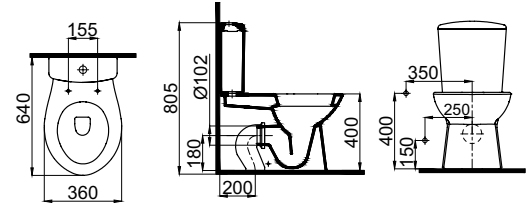

1004-0305 Duvara Sifir Klozet / Back to wall WC Pan (36x64x39)