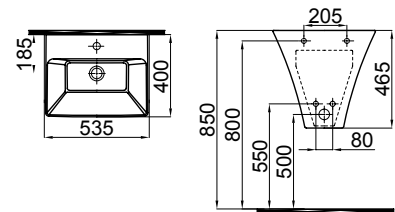

3201-2405 Halley Monoblok Lavabo / Halley Monoblock Washbasin (40x55)