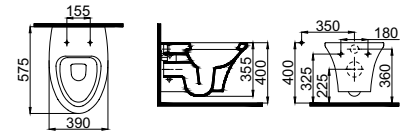

Wall Hung Bidet

Seat Cover with 2 alternatives

2901-0505 Rena Tezgah Üstü Lavabo / Rena Countertop Washbasin (49x65)

2901-2505 Rena Monoblok Lavabo / Rena Monoblock Washbasin (49x65)

2904-0605 Asma Klozet / Wall Hung WC Pan (39x57x35)